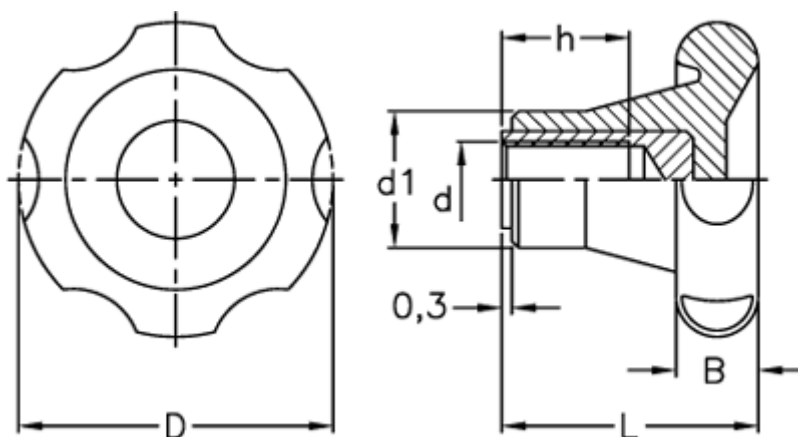

# Data Sheet

Article number: 2302075121

Description: E+G Lobe knob  
VL.155/60 B-M8

## Measures

B	= 16
D	= 61
d1	= 25
d 6H	= M8
h	= 20
L	= 38